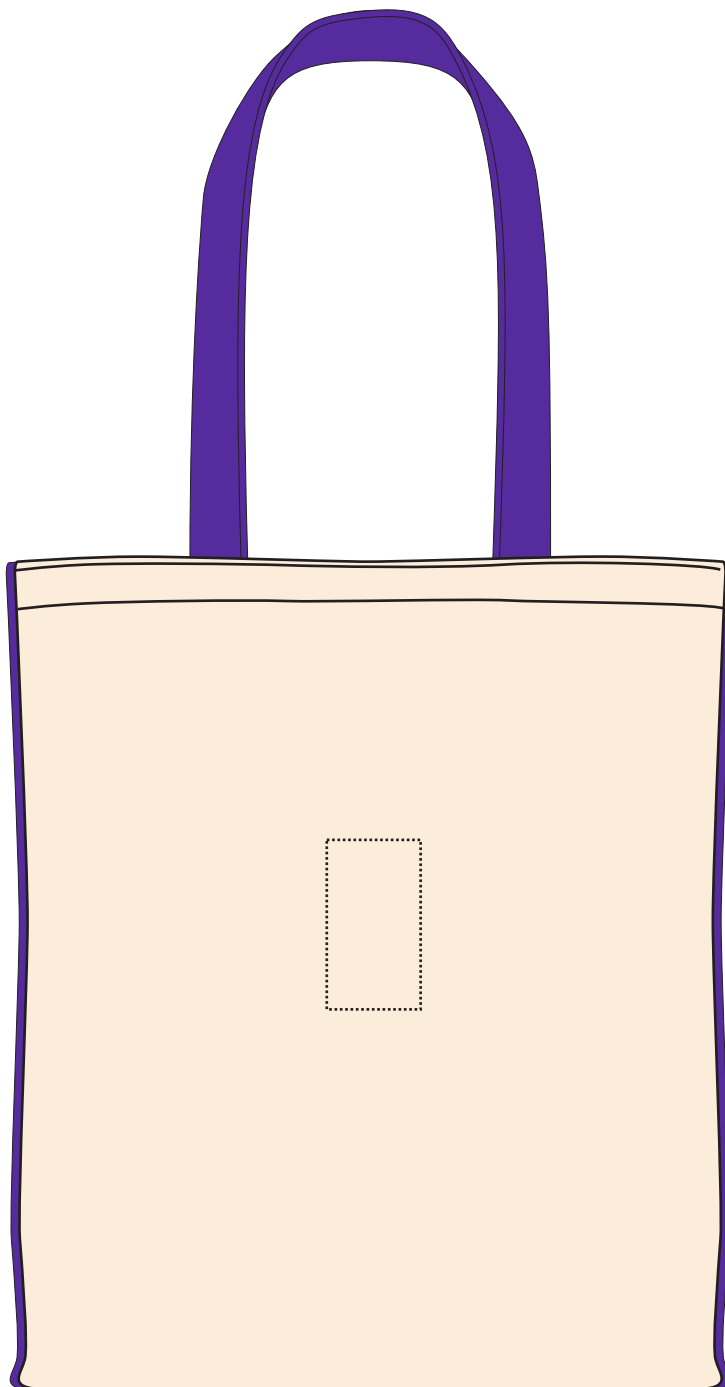

Artwork Approval

Your Ref:
Our Ref:

Quantity:
Version: 1

Product Code: QB0557
Product Colour: PURPLE

PRODUCT NOTES:

We stock this item in the following colours

The dashed line is to demonstrate print area and will not appear on your printed item

MADEIRA THREAD COLOUR(S)

- Colour 1
- Colour 2
- Colour 3
- Colour 4
- Colour 5

ARTWORK SCALE 25%

PRINTING CONCERNS:

ACTUAL ARTWORK SIZE:

Please check the following are correct

QUANTITY CORRECT PRODUCT and PRODUCT COLOUR PRINT SIZE and POSITION PRINT COLOUR SPELLING, PHONE NUMBERS, EMAILS and WEBSITES

To proceed, please reply back to sender clearly stating that the proof is approved

ARTWORK SCALE 100%
Max print area: 90mm x 50mm